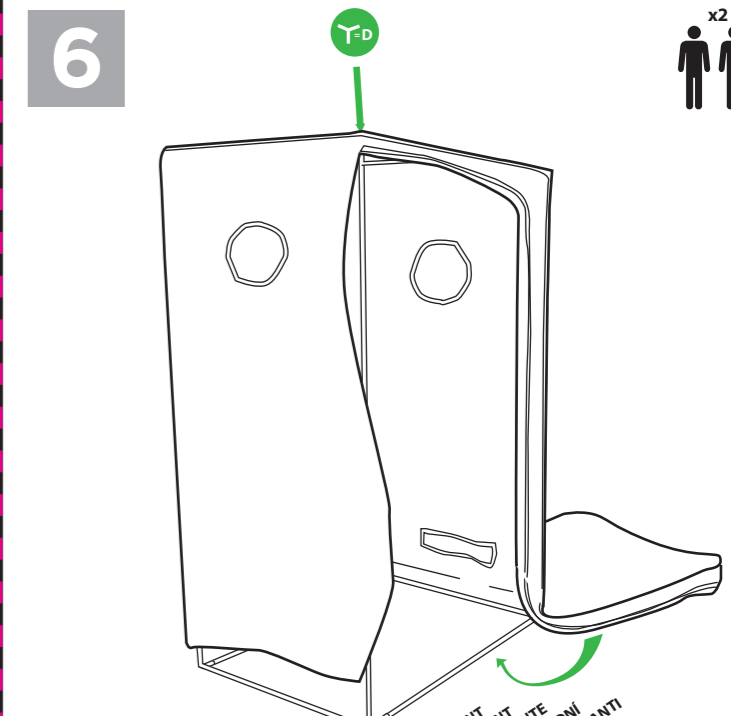

EN

If there is a problem with this tent, then seek advice from your retailer.

FR

Si vous rencontrez un problème avec cette tente, demandez conseil à votre revendeur.

CZ

Pokud se u stanu vyskytne závada, obraťte se na prodávajícího.

IT

In caso di difficoltà, rivolgersi al proprio distributore.

ES

Si tiene algún problema con esta tienda, solicite ayuda en el establecimiento donde la adquirió.

DE

Falls es ein Problem mit diesem Zelt geben sollte, wenden Sie sich bitte an Ihren Händler.

NL

Vraag uw leverancier om advies als zich een probleem voordoet met deze kweektent.

SV

Kontakta återförsäljaren om du får problem med tältet.

MAX 0.5M