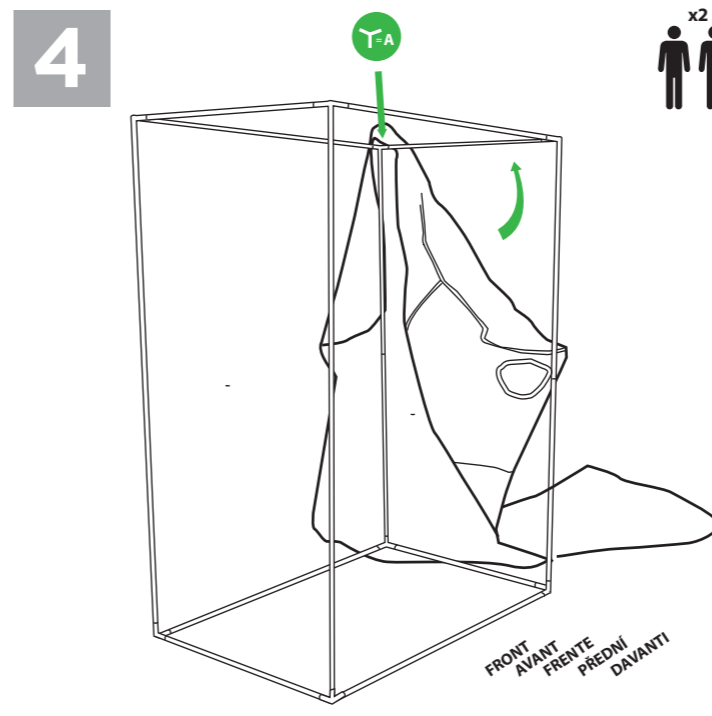

EN

If there is a problem with this tent, then seek advice from your retailer.

FR

Si vous rencontrez un problème avec cette tente, demandez conseil à votre revendeur.

CZ

Pokud se u stanu vyskytne závada, obraťte se na prodávajícího.

IT

In caso di difficoltà, rivolgersi al proprio distributore.

ES

Si tiene algún problema con esta tienda, solicite ayuda en el establecimiento donde la adquirió.

DE

Falls es ein Problem mit diesem Zelt geben sollte, wenden Sie sich bitte an Ihren Händler.

NL

Vraag uw leverancier om advies als zich een probleem voordoet met deze kweektent.

SV

Kontakta återförsäljaren om du får problem med tältet.

MAX 0.5M