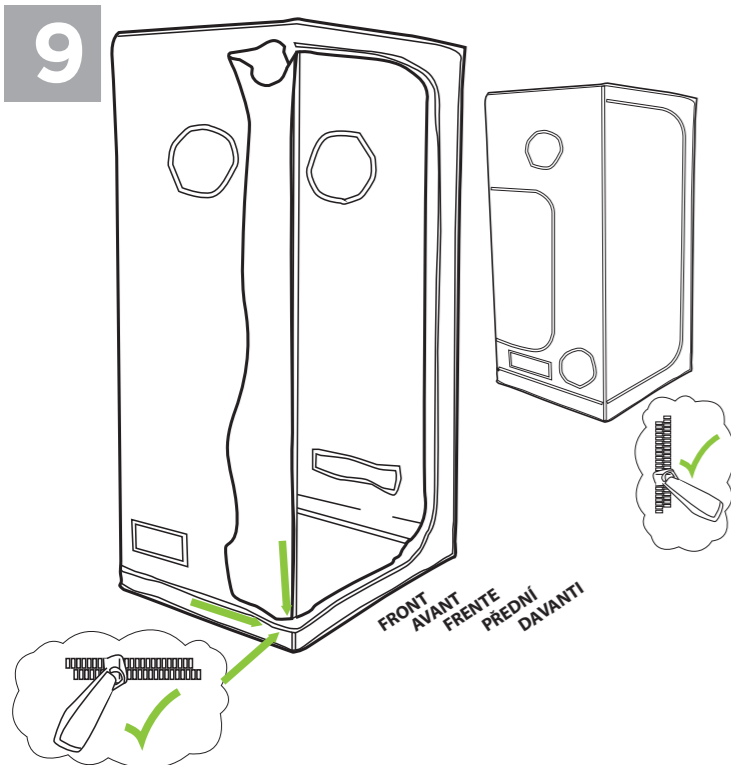

8

10

9

www.propagateplants.com

MAXTM

0.5m x 1m x 1.8m

LIGHTHOUSE[®]
Controlled Environments

2013 LightHouse. All rights reserved. LightHouse have taken all reasonable care in preparation of this information but make no warranties as to the accuracy or completeness of the information and cannot be held responsible for any resultant effects of using this information on any person or thing including plants or equipment. We reserve the right to change or correct product specifications, prices, errors and omissions without prior notification. We accept no responsibility for any such changes, errors or omissions. Use of these instructions is solely at the customers discretion and risk.