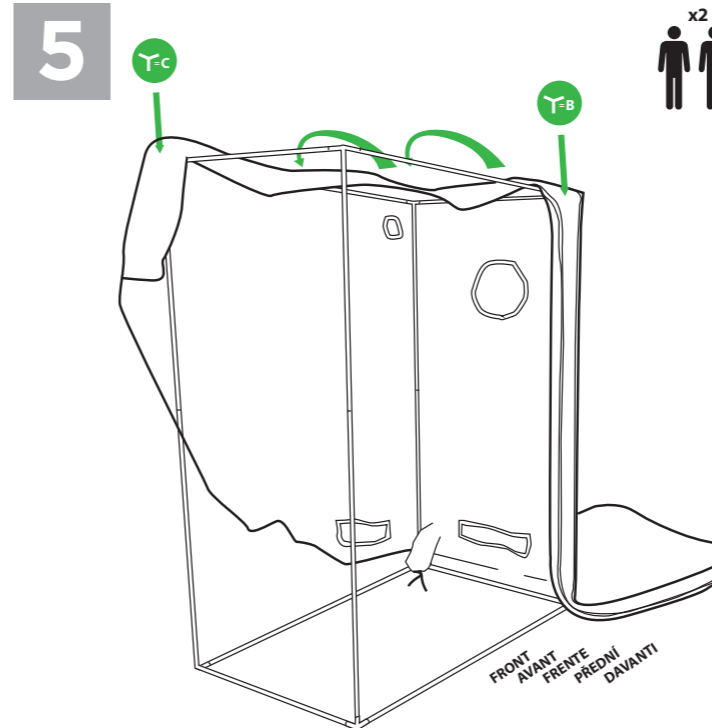

EN

If there is a problem with this tent, then seek advice from your retailer.

FR

Si vous rencontrez un problème avec cette tente, demandez conseil à votre revendeur.

CZ

Pokud se u stanu vyskytne závada, obraťte se na prodávajícího.

IT

In caso di difficoltà, rivolgersi al proprio distributore.

ES

Si tiene algún problema con esta tienda, solicite ayuda en el establecimiento donde la adquirió.

DE

Falls es ein Problem mit diesem Zelt geben sollte, wenden Sie sich bitte an Ihren Händler.

NL

Vraag uw leverancier om advies als zich een probleem voordoet met deze kweektent.

SV

Kontakta återförsäljaren om du får problem med tältet.

MAX 0.5M