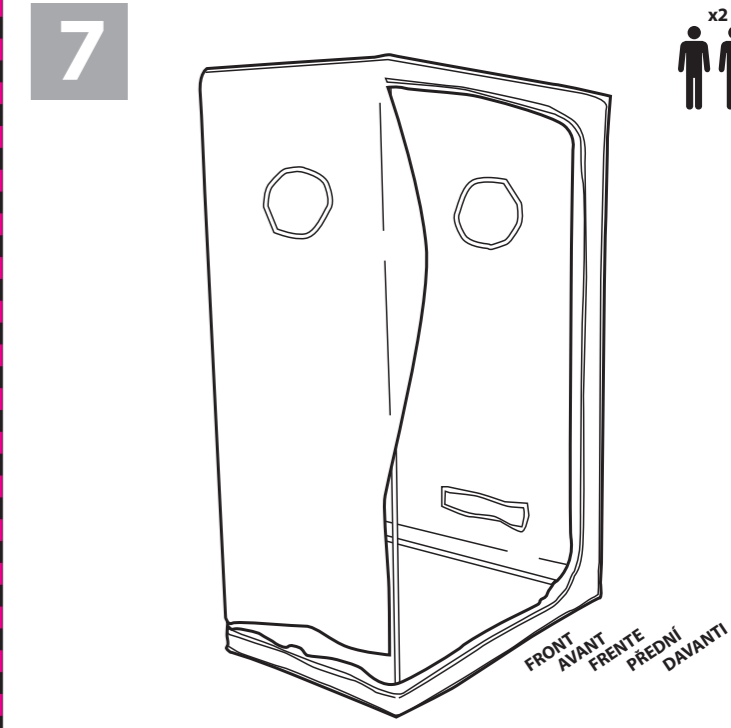

EN

If there is a problem with this tent, then seek advice from your retailer.

FR

Si vous rencontrez un problème avec cette tente, demandez conseil à votre revendeur.

CZ

Pokud se u stanu vyskytne závada, obraťte se na prodávajícího.

IT

In caso di difficoltà, rivolgersi al proprio distributore.

ES

Si tiene algún problema con esta tienda, solicite ayuda en el establecimiento donde la adquirió.

DE

Falls es ein Problem mit diesem Zelt geben sollte, wenden Sie sich bitte an Ihren Händler.

NL

Vraag uw leverancier om advies als zich een probleem voordoet met deze kweektent.

SV

Kontakta återförsäljaren om du får problem med tältet.

MAX 0.5M