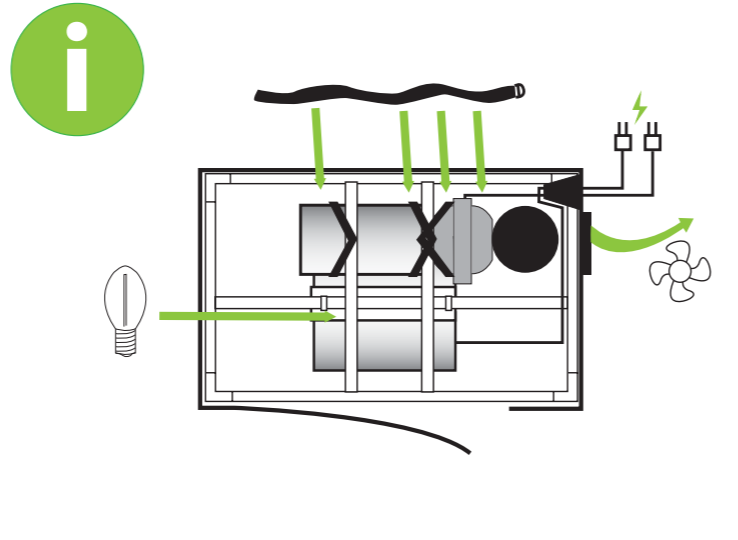

8

10

9

www.propagateplants.com

MAXTM

0.5m x 1m x 1.8m

LIGHTHOUSE[®]
Controlled Environments

2013 LightHouse. All rights reserved. LightHouse have taken all reasonable care in preparation of this information but make no warranties as to the accuracy or completeness of the information and cannot be held responsible for any resultant effects of using this information on any person or thing including plants or equipment. We reserve the right to change or correct product specifications, prices, errors and omissions without prior notification. We accept no responsibility for any such changes, errors or omissions. Use of these instructions is solely at the customers discretion and risk.